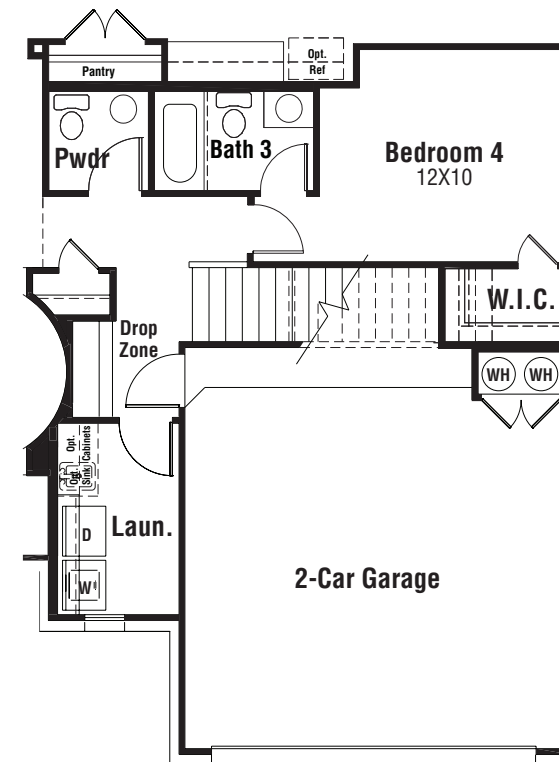

OPTIONS

Sweetwater - 5030 | Crossvine

Opt. Extended Covered Patio 1

2A

Opt. Luxury Master Suite
(Not Available w/Bay Window at Master)

Opt. Outdoor Living

3A

Opt. Sun Room
I.L.O. Study

Opt. Study 2 I.L.O.
Formal Dining

Opt. Linen Cabinet
at Dressing 2

4A

Bedroom 5 w/Bath 4 Option

Bonus Room w/Powder Option

1st Floor w/Bedroom 5 w/ Bath 4 & Bonus Room w/Powder Option