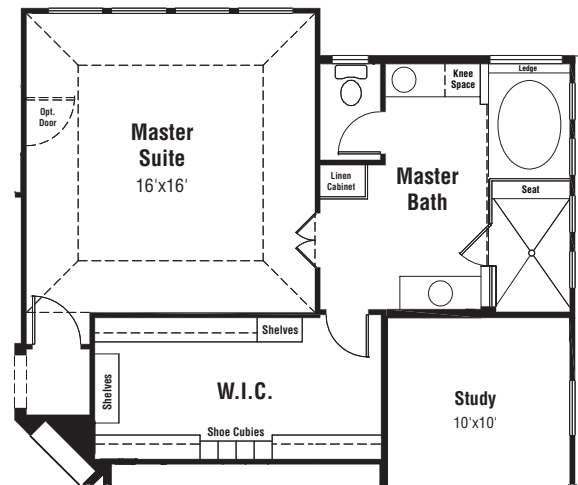

OPTIONS

Sweetwater - 5030 | Crossvine

Opt. Extended Covered Patio 1

2A

Opt. Luxury Master Suite
(Not Available w/Bay Window at Master)

Opt. Outdoor Living

3A

Opt. Sun Room
I.L.O. Study

Opt. Study 2 I.L.O.
Formal Dining

Opt. Linen Cabinet
at Dressing 2

4A

Bedroom 5 w/Bath 4 Option

Bonus Room w/Powder Option

1st Floor w/Bedroom 5 w/ Bath 4 & Bonus Room w/Powder Option