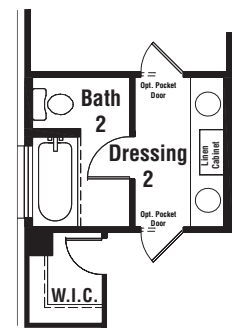

OPTIONS

Sweetwater - 5030 | Crossvine

Opt. Extended Covered Patio 1

2A

Opt. Luxury Master Suite
(Not Available w/Bay Window at Master)

Opt. Outdoor Living

3A

Opt. Sun Room
I.L.O. Study

Opt. Study 2 I.L.O.
Formal Dining

Opt. Linen Cabinet
at Dressing 2

4A

Bedroom 5 w/Bath 4 Option

Bonus Room w/Powder Option

1st Floor w/Bedroom 5 w/ Bath 4 & Bonus Room w/Powder Option