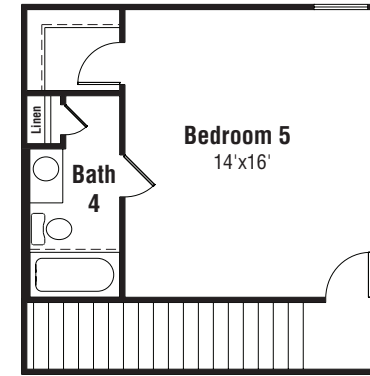

OPTIONS

Sweetwater - 5030 | Crossvine

Opt. Extended Covered Patio 1

2A

Opt. Luxury Master Suite
(Not Available w/Bay Window at Master)

Opt. Outdoor Living

3A

Opt. Sun Room
I.L.O. Study

Opt. Study 2 I.L.O.
Formal Dining

Opt. Linen Cabinet
at Dressing 2

4A

Bedroom 5 w/Bath 4 Option

Bonus Room w/Powder Option

1st Floor w/Bedroom 5 w/ Bath 4 & Bonus Room w/Powder Option