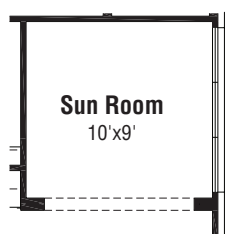

OPTIONS

Sweetwater - 5030 | Crossvine

Opt. Extended Covered Patio 1

2A

Opt. Luxury Master Suite
(Not Available w/Bay Window at Master)

Opt. Outdoor Living

3A

Opt. Sun Room
I.L.O. Study

Opt. Study 2 I.L.O.
Formal Dining

Opt. Linen Cabinet
at Dressing 2

4A

Bedroom 5 w/Bath 4 Option

Bonus Room w/Powder Option

1st Floor w/Bedroom 5 w/ Bath 4 & Bonus Room w/Powder Option