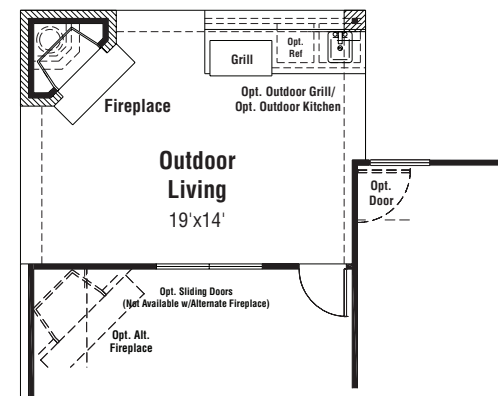

OPTIONS

Sweetwater - 5030 | Crossvine

Opt. Extended Covered Patio 1

2A

Opt. Luxury Master Suite
(Not Available w/Bay Window at Master)

Opt. Outdoor Living

3A

Opt. Sun Room
I.L.O. Study

Opt. Study 2 I.L.O.
Formal Dining

Opt. Linen Cabinet
at Dressing 2

4A

Bedroom 5 w/Bath 4 Option

Bonus Room w/Powder Option

1st Floor w/Bedroom 5 w/ Bath 4 & Bonus Room w/Powder Option