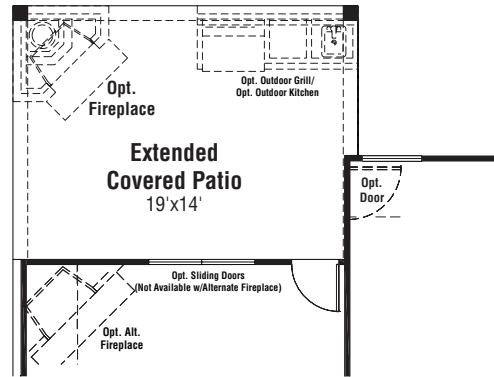

OPTIONS

Sweetwater - 5030 | Crossvine

Opt. Extended Covered Patio 1

2A

Opt. Luxury Master Suite
(Not Available w/Bay Window at Master)

Opt. Outdoor Living

3A

Opt. Sun Room
I.L.O. Study

Opt. Study 2 I.L.O.
Formal Dining

Opt. Linen Cabinet
at Dressing 2

4A

Bedroom 5 w/Bath 4 Option

Bonus Room w/Powder Option

1st Floor w/Bedroom 5 w/ Bath 4 & Bonus Room w/Powder Option