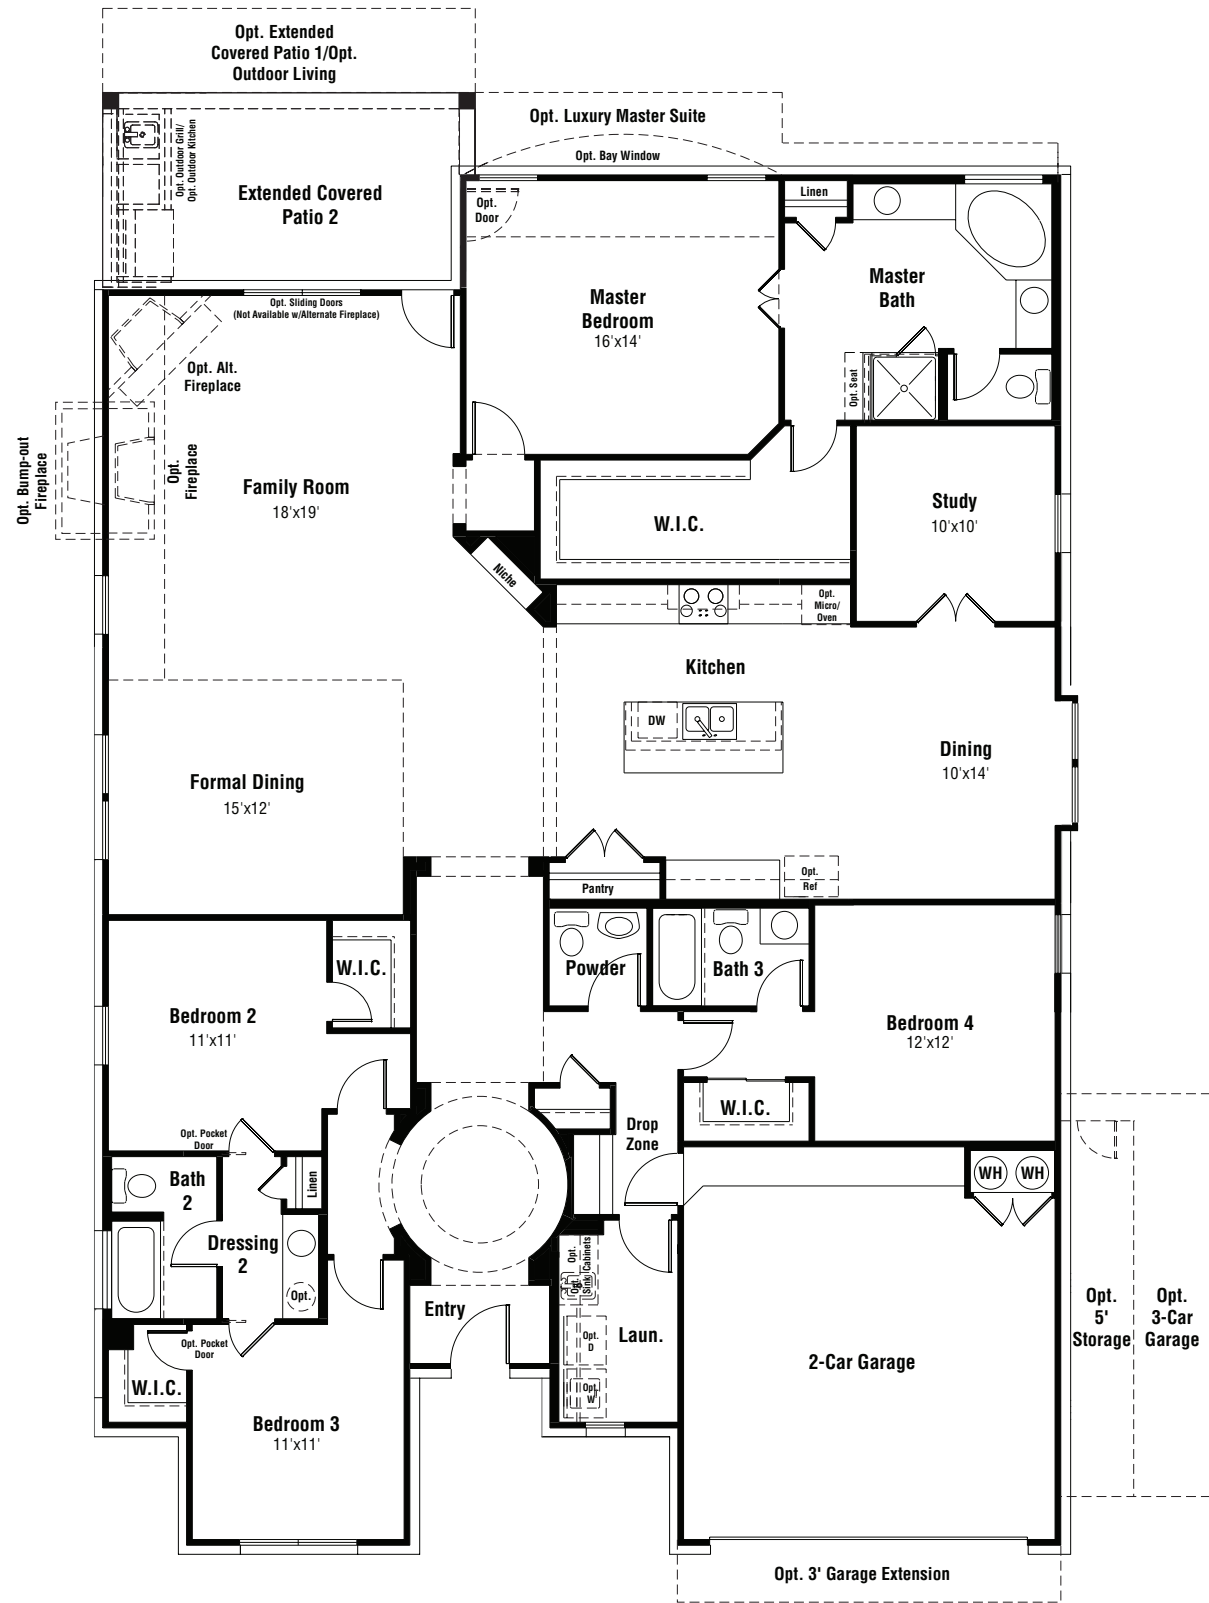

OPTIONS

Sweetwater - 5030 | Crossvine

Opt. Extended Covered Patio 1

2A

Opt. Luxury Master Suite
(Not Available w/Bay Window at Master)

Opt. Outdoor Living

3A

Opt. Sun Room
I.L.O. Study

Opt. Study 2 I.L.O.
Formal Dining

Opt. Linen Cabinet
at Dressing 2

4A

Bedroom 5 w/Bath 4 Option

Bonus Room w/Powder Option

1st Floor w/Bedroom 5 w/ Bath 4 & Bonus Room w/Powder Option