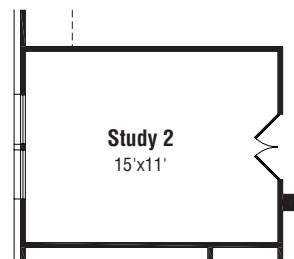

OPTIONS

Sweetwater - 5030 | Crossvine

Opt. Extended Covered Patio 1

2A

Opt. Luxury Master Suite
(Not Available w/Bay Window at Master)

Opt. Outdoor Living

3A

Opt. Sun Room
I.L.O. Study

Opt. Study 2 I.L.O.
Formal Dining

Opt. Linen Cabinet
at Dressing 2

4A

Bedroom 5 w/Bath 4 Option

Bonus Room w/Powder Option

1st Floor w/Bedroom 5 w/ Bath 4 & Bonus Room w/Powder Option