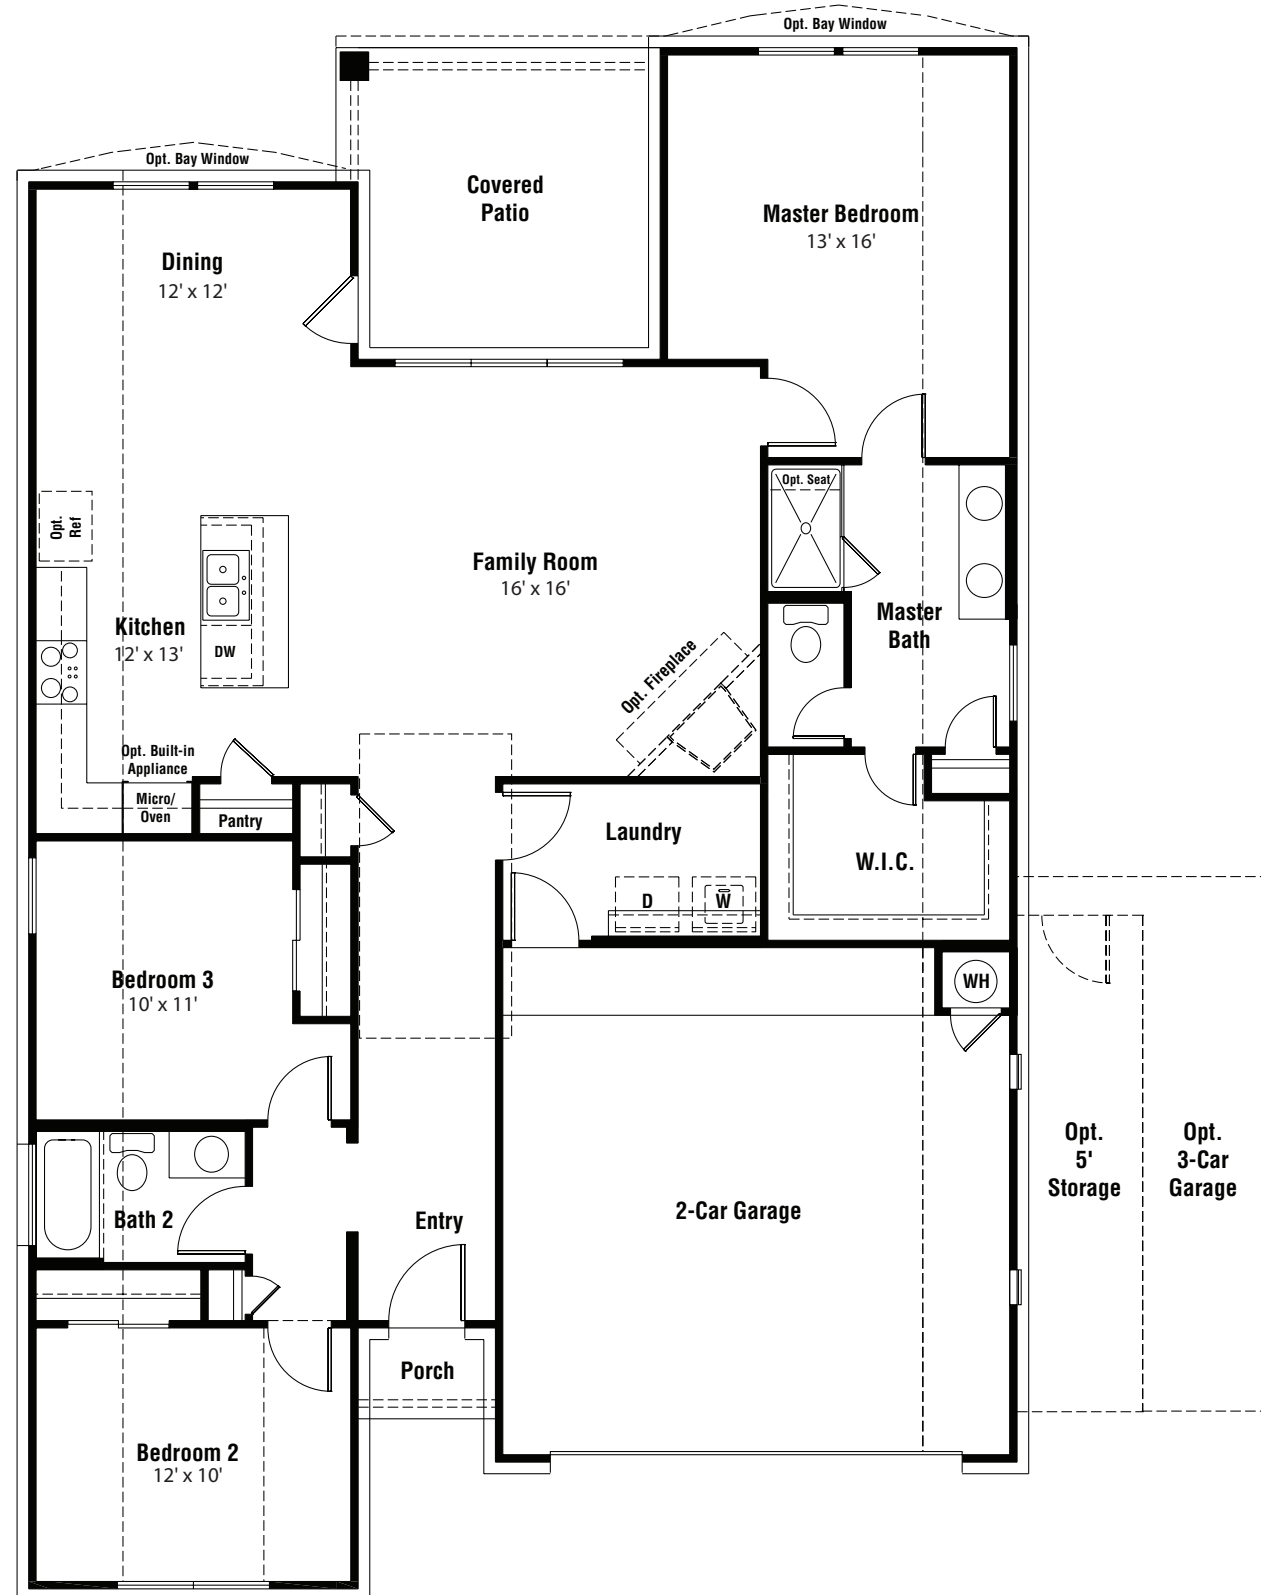

Sawyer - A40A | Crossvine

2A

BA

FIRST FLOOR

Opt. Shower Seat & Tub at Master Bath

Opt. Shower Seat at Master Bath

FIRST FLOOR OPTIONS