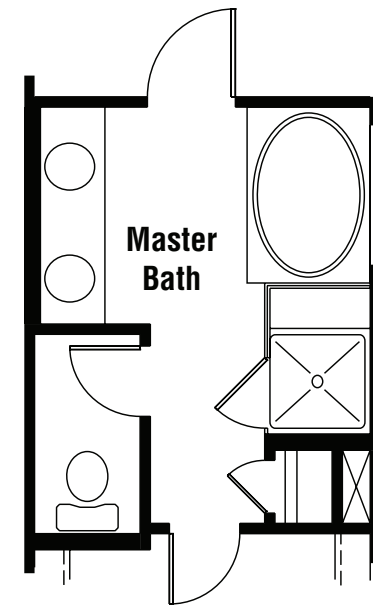

Sawyer - A40A | Crossvine

2A

BA

FIRST FLOOR

Opt. Shower Seat & Tub at Master Bath

Opt. Shower Seat at Master Bath

FIRST FLOOR OPTIONS