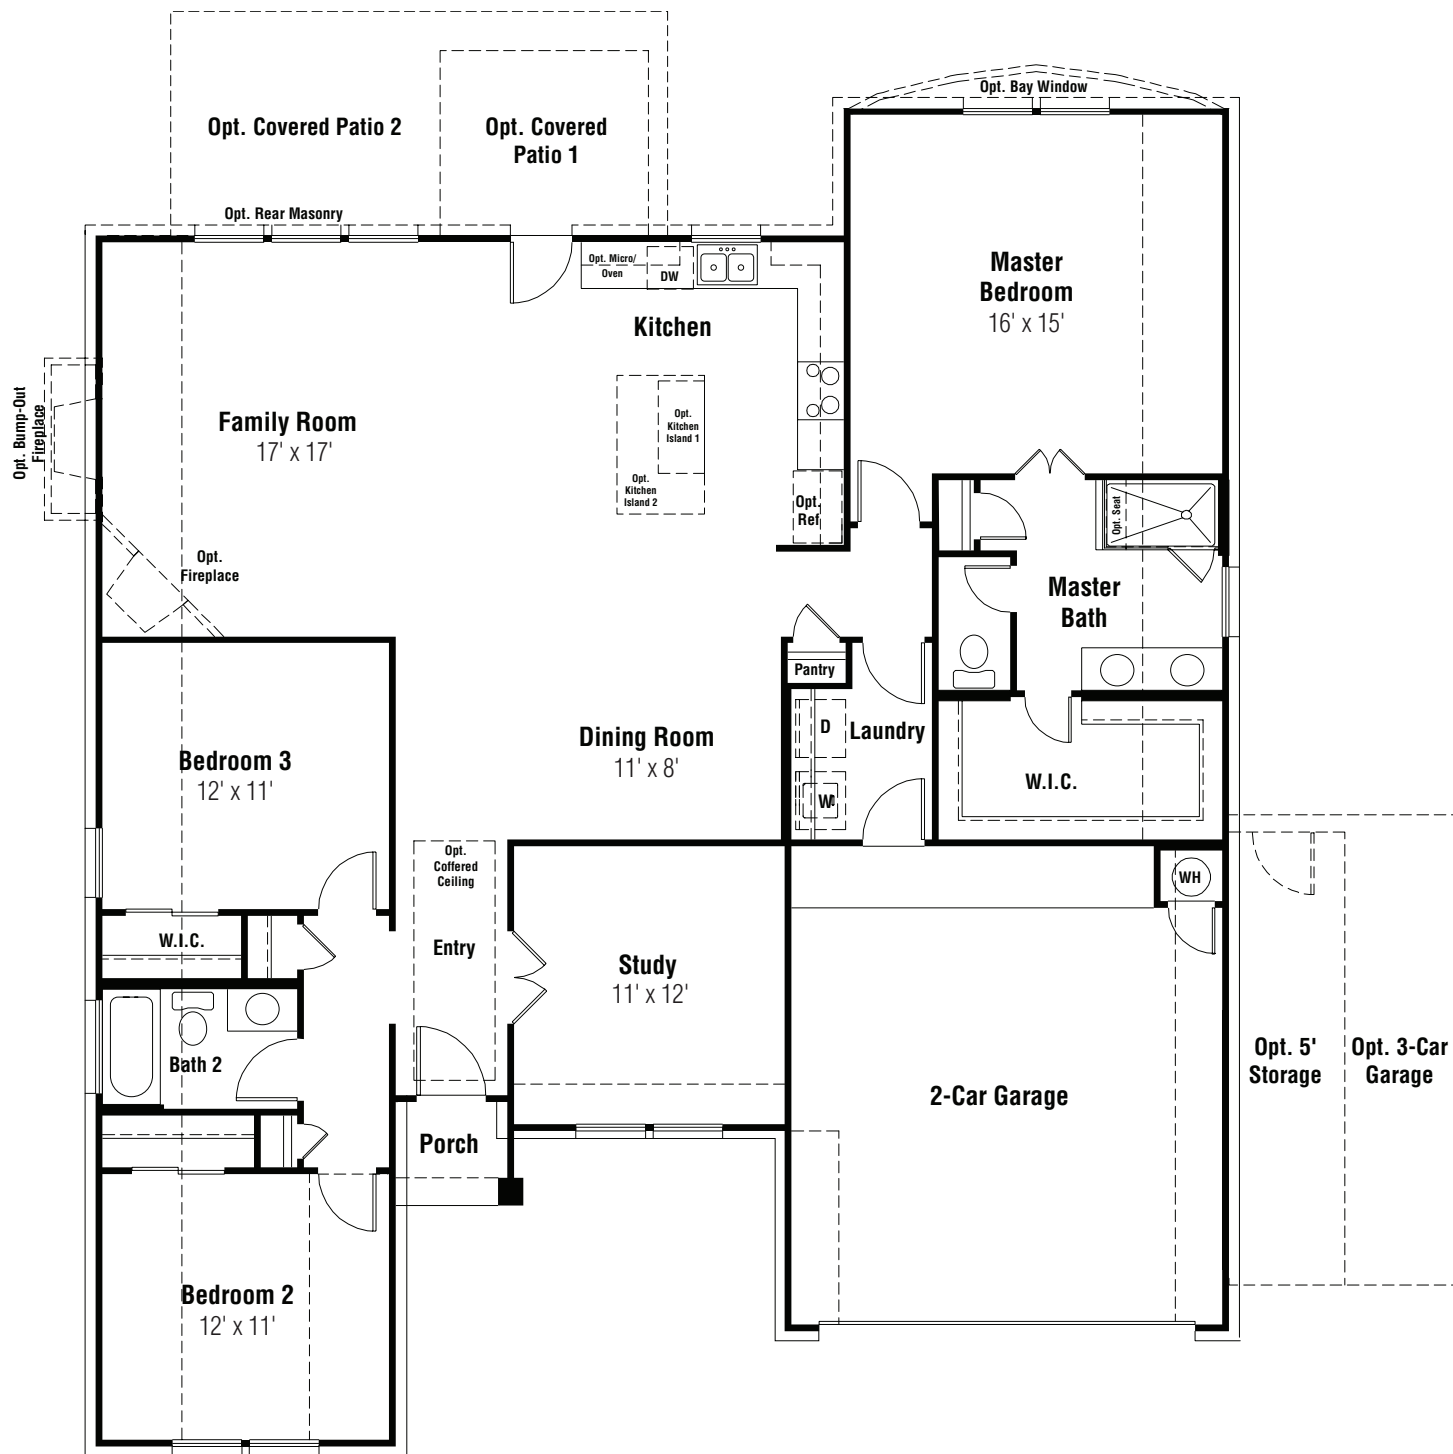

Addison - A50B

B

 **SCOTT FELDER
HOMES**

Addison - A50B

Opt. Master Bath Tub & Shower Combo