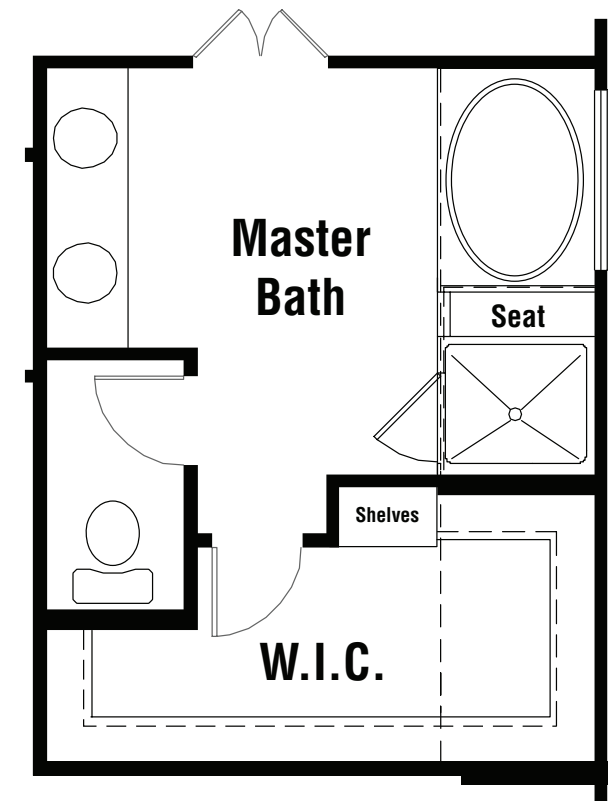

Addison - A50B

B

 **SCOTT FELDER
HOMES**

Addison - A50B

Opt. Master Bath Tub & Shower Combo