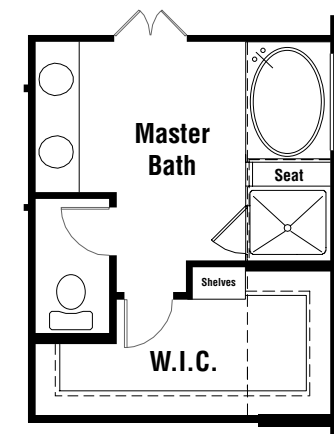

Addison - A50B

Opt. Master Bath Tub & Shower Combo