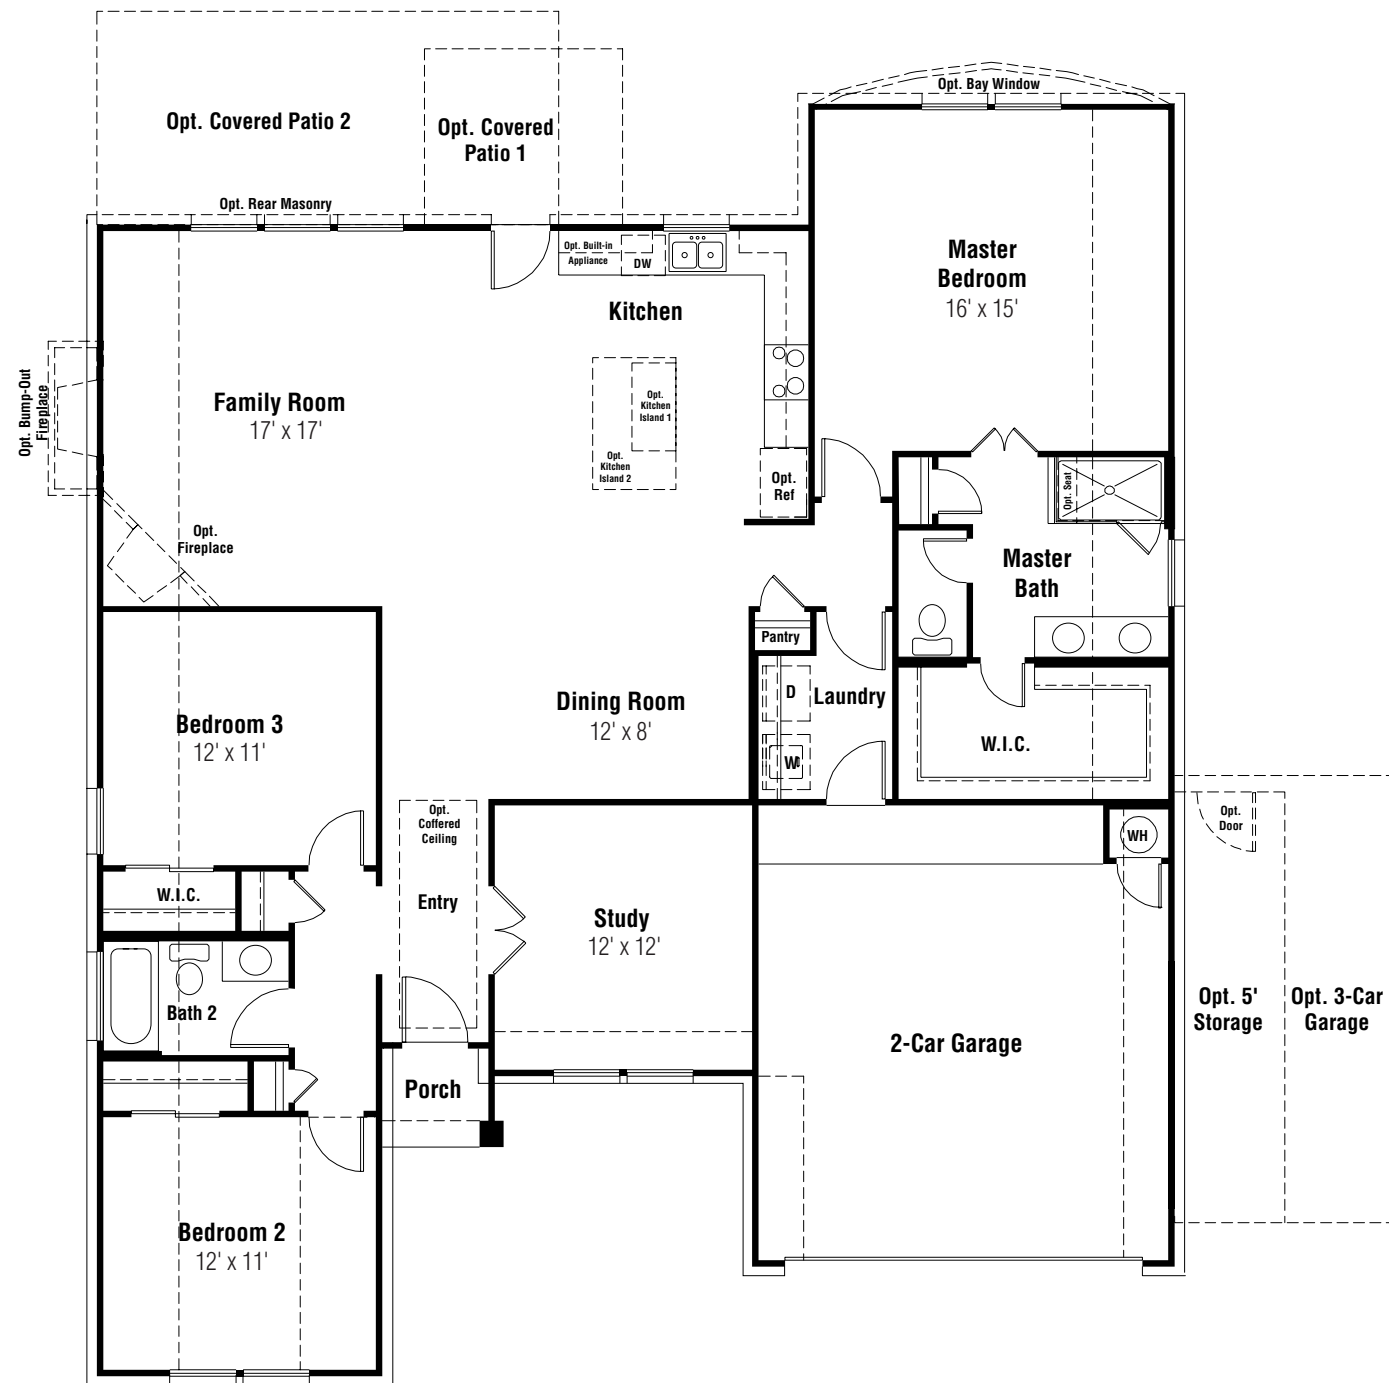

Addison - A50B

Opt. Master Bath Tub & Shower Combo