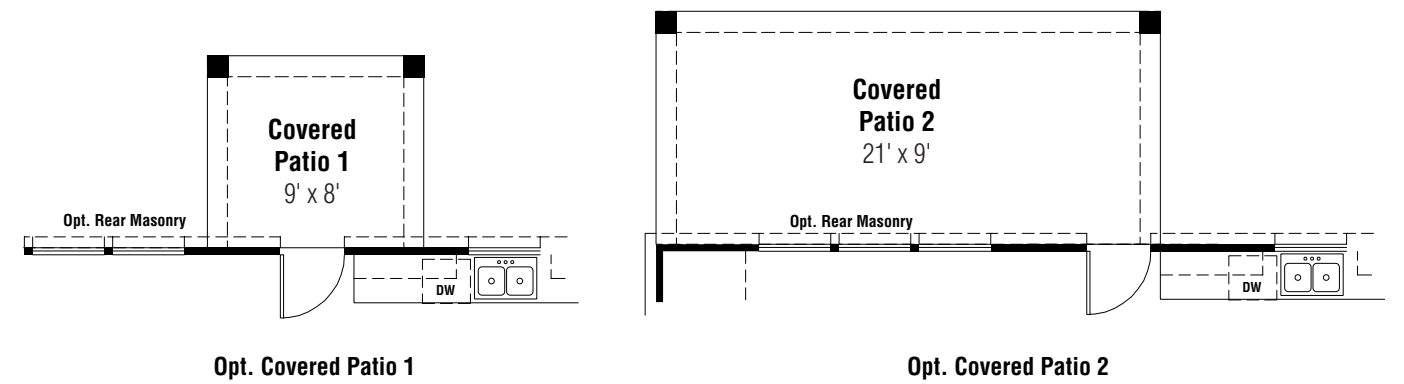

Addison - A50B

Opt. Master Bath Tub & Shower Combo