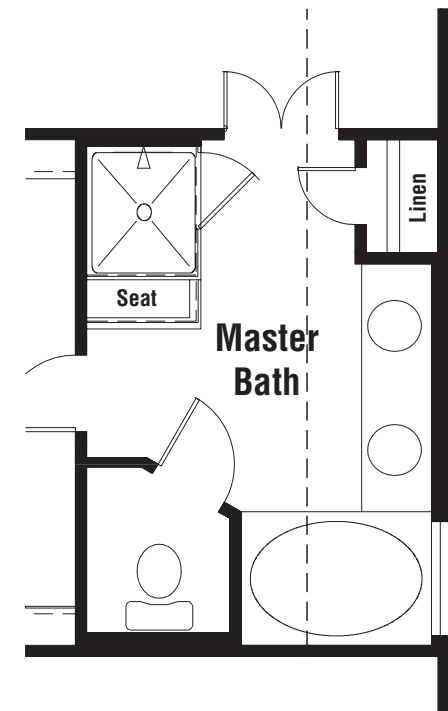

*Briscoe - B45A | Crossvine*

3A

AA

BA

Opt. Shower and Tub Combo at Master Bath