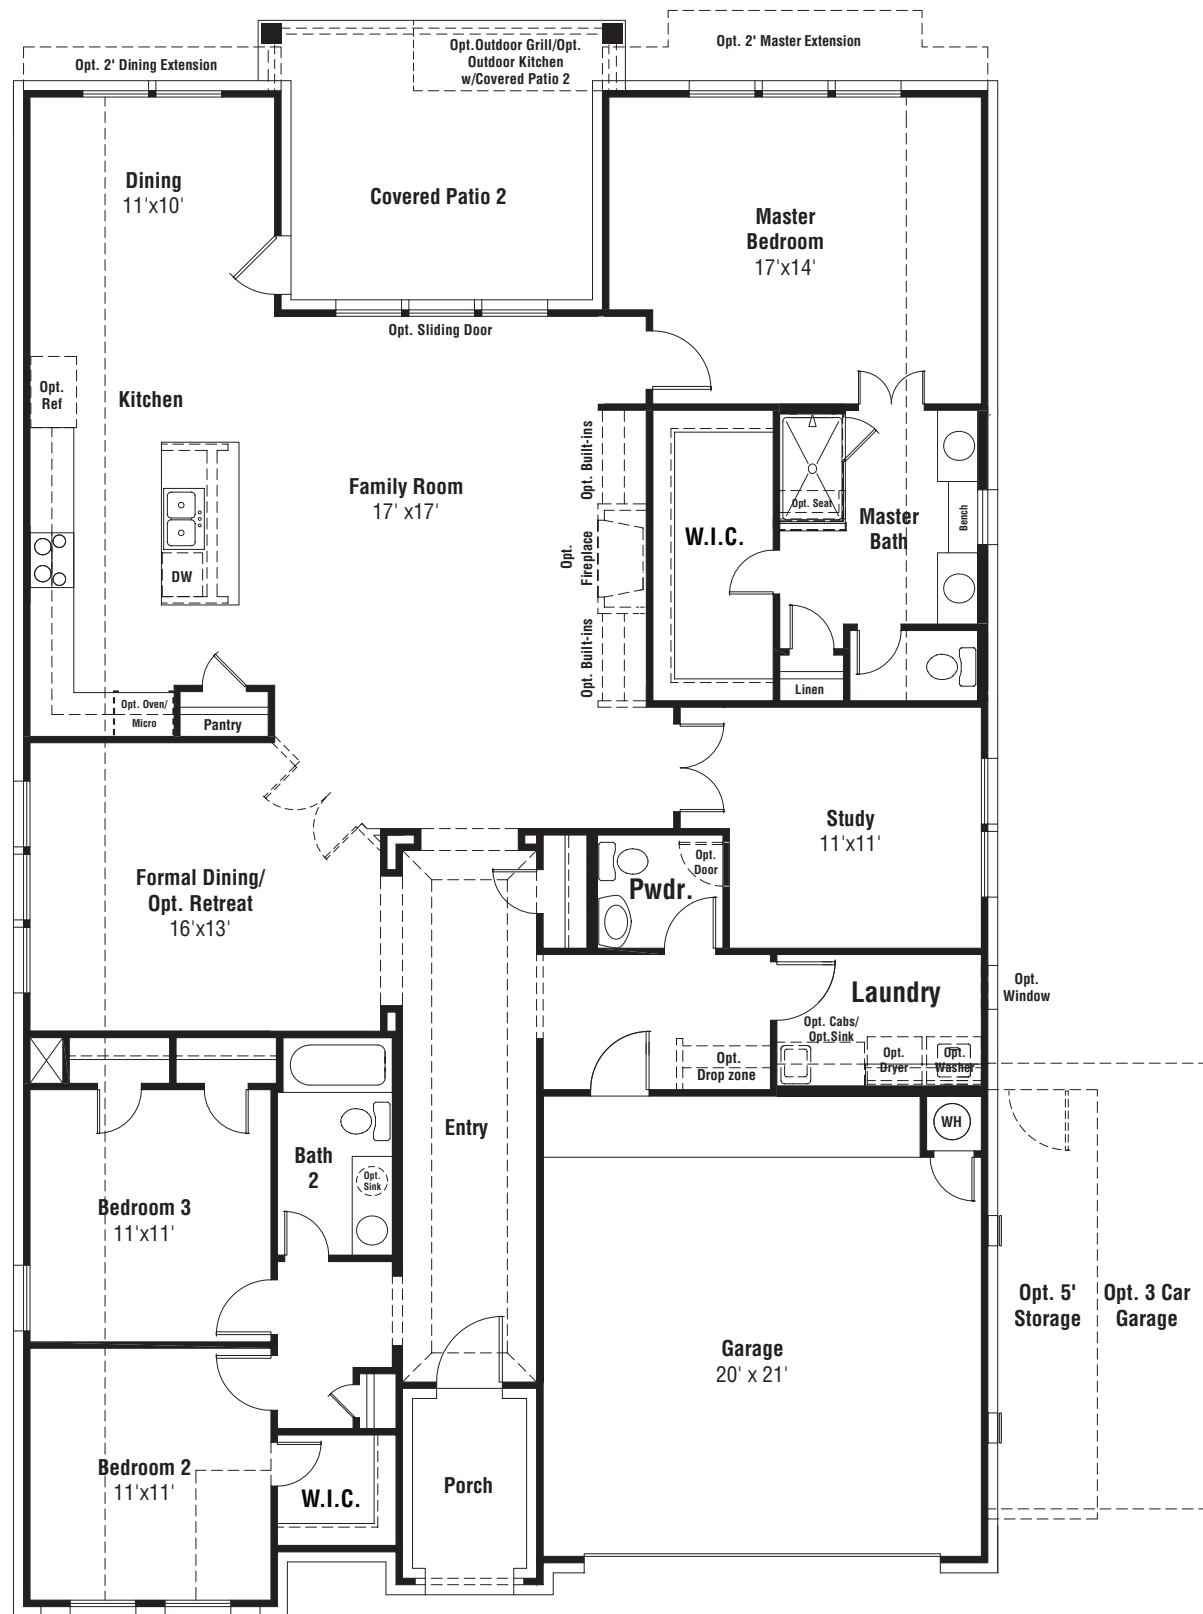

*Briscoe - B45A | Crossvine*

3A

AA

BA

Opt. Shower and Tub Combo at Master Bath