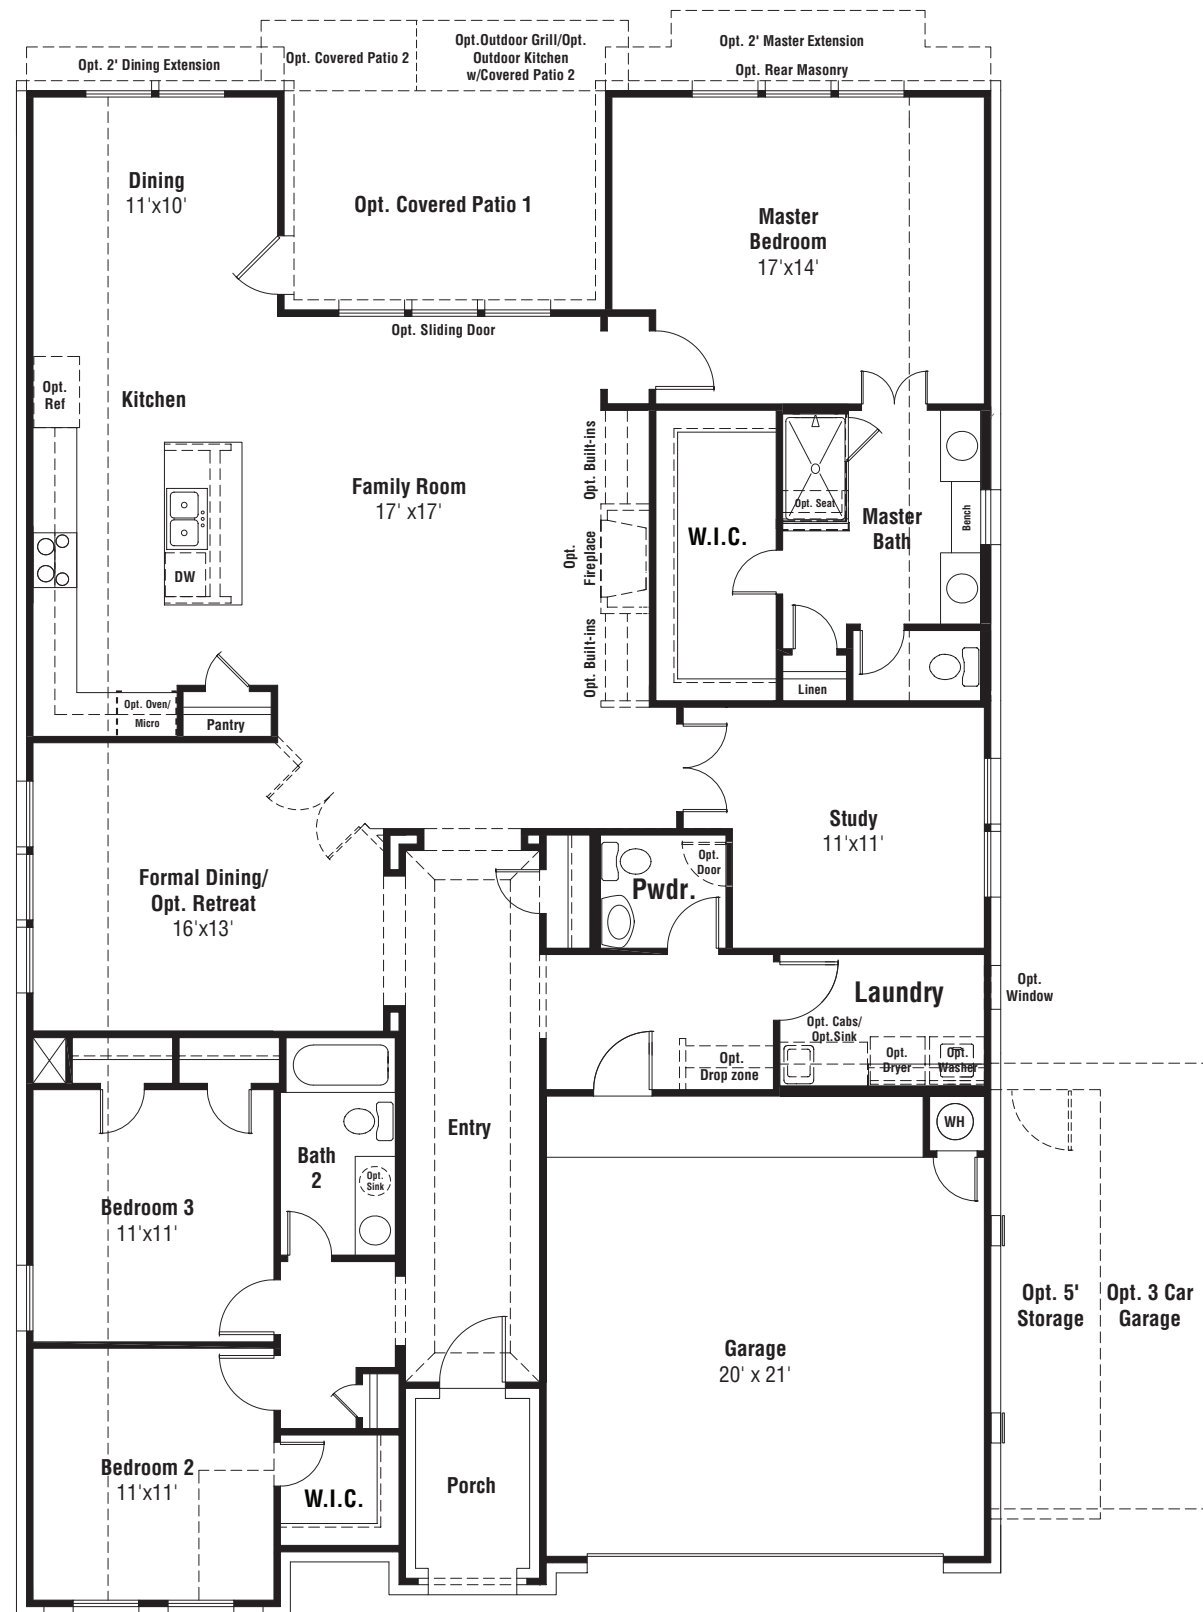

*Briscoe - B45A*

FIRST FLOOR

Opt. Shower and Tub Combo at Master Bath

OPTIONS