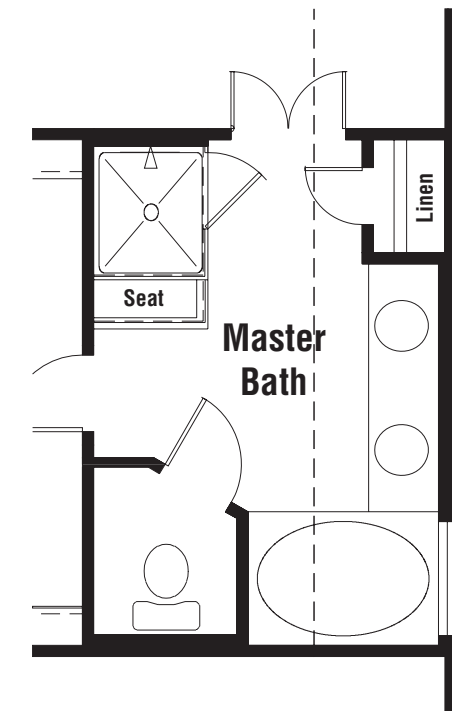

*Briscoe - B45A*

FIRST FLOOR

Opt. Shower and Tub Combo at Master Bath

OPTIONS