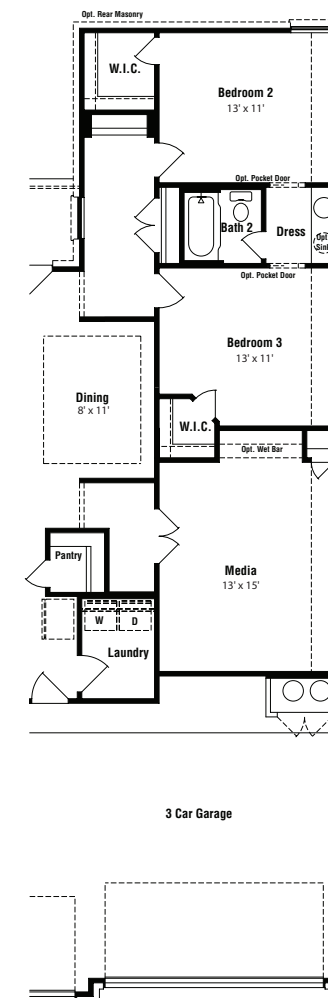

*Blanco - B60A*

© 2018 Kipp Flores Architects

Opt. Bonus Room w/ Media and Powder

Opt. Bonus Room w/ Bath 4 and Bedroom 5

Opt. Bonus Room w/ Powder

Opt. Wet Bar at Media

Opt. Formal Dining ILO Study

Opt. Stairs w/ Bonus Room

Game Room ILO Bedroom and Bath 3 Opt.

Media ILO Bedroom 4 and Bath 3 Opt.

Opt. Luxury Master Bath

Opt. Outdoor Living