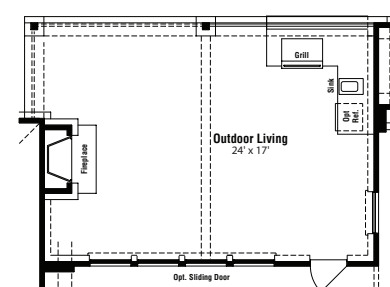

*Blanco - B60A*

© 2018 Kipp Flores Architects

Opt. Bonus Room w/ Media and Powder

Opt. Bonus Room w/ Bath 4 and Bedroom 5

Opt. Bonus Room w/ Powder

Opt. Wet Bar at Media

Opt. Formal Dining ILO Study

Opt. Stairs w/ Bonus Room

Game Room ILO Bedroom and Bath 3 Opt.

Media ILO Bedroom 4 and Bath 3 Opt.

Opt. Luxury Master Bath

Opt. Outdoor Living