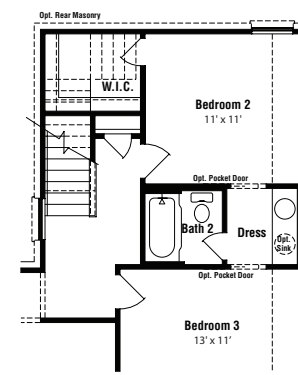

*Blanco - B60A*

© 2018 Kipp Flores Architects

Opt. Bonus Room w/ Media and Powder

Opt. Bonus Room w/ Bath 4 and Bedroom 5

Opt. Bonus Room w/ Powder

Opt. Wet Bar at Media

Opt. Formal Dining ILO Study

Opt. Stairs w/ Bonus Room

Game Room ILO Bedroom and Bath 3 Opt.

Media ILO Bedroom 4 and Bath 3 Opt.

Opt. Luxury Master Bath

Opt. Outdoor Living