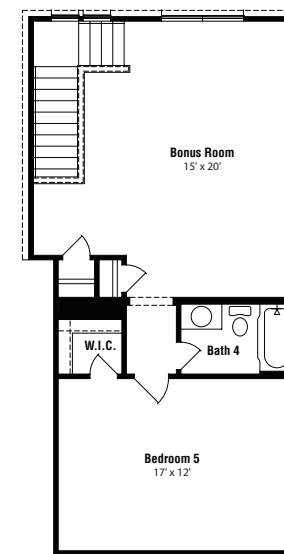

*Blanco - B60A*

© 2018 Kipp Flores Architects

Opt. Bonus Room w/ Media and Powder

Opt. Bonus Room w/ Bath 4 and Bedroom 5

Opt. Bonus Room w/ Powder

Opt. Wet Bar at Media

Opt. Formal Dining ILO Study

Opt. Stairs w/ Bonus Room

Game Room ILO Bedroom and Bath 3 Opt.

Media ILO Bedroom 4 and Bath 3 Opt.

Opt. Luxury Master Bath

Opt. Outdoor Living