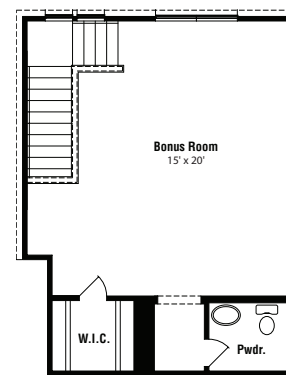

*Blanco - B60A*

© 2018 Kipp Flores Architects

Opt. Bonus Room w/ Media and Powder

Opt. Bonus Room w/ Bath 4 and Bedroom 5

Opt. Bonus Room w/ Powder

Opt. Wet Bar at Media

Opt. Formal Dining ILO Study

Opt. Stairs w/ Bonus Room

Game Room ILO Bedroom and Bath 3 Opt.

Media ILO Bedroom 4 and Bath 3 Opt.

Opt. Luxury Master Bath

Opt. Outdoor Living