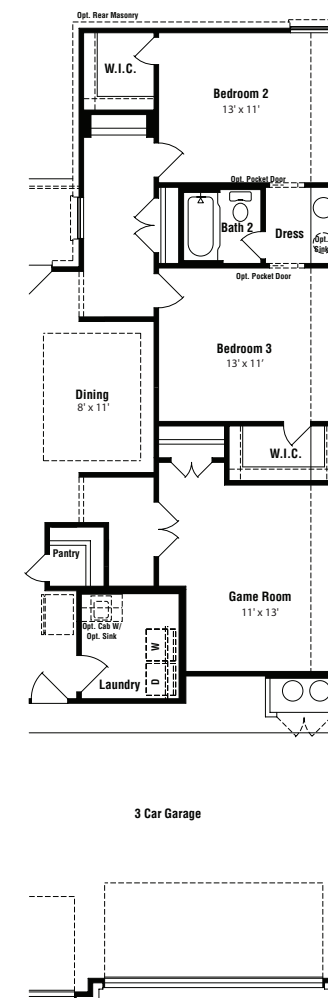

*Blanco - B60A*

© 2018 Kipp Flores Architects

Opt. Bonus Room w/ Media and Powder

Opt. Bonus Room w/ Bath 4 and Bedroom 5

Opt. Bonus Room w/ Powder

Opt. Wet Bar at Media

Opt. Formal Dining ILO Study

Opt. Stairs w/ Bonus Room

Game Room ILO Bedroom and Bath 3 Opt.

Media ILO Bedroom 4 and Bath 3 Opt.

Opt. Luxury Master Bath

Opt. Outdoor Living