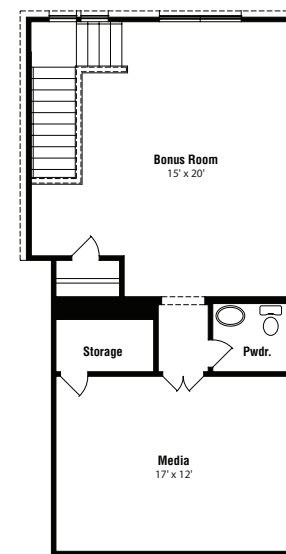

*Blanco - B60A*

© 2018 Kipp Flores Architects

Opt. Bonus Room w/ Media and Powder

Opt. Bonus Room w/ Bath 4 and Bedroom 5

Opt. Bonus Room w/ Powder

Opt. Wet Bar at Media

Opt. Formal Dining ILO Study

Opt. Stairs w/ Bonus Room

Game Room ILO Bedroom and Bath 3 Opt.

Media ILO Bedroom 4 and Bath 3 Opt.

Opt. Luxury Master Bath

Opt. Outdoor Living