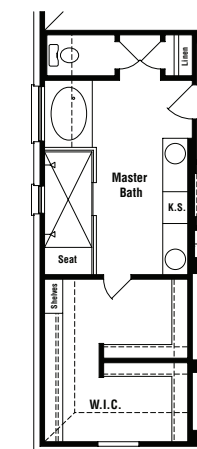

*Blanco - B60A*

© 2018 Kipp Flores Architects

Opt. Bonus Room w/ Media and Powder

Opt. Bonus Room w/ Bath 4 and Bedroom 5

Opt. Bonus Room w/ Powder

Opt. Wet Bar at Media

Opt. Formal Dining ILO Study

Opt. Stairs w/ Bonus Room

Game Room ILO Bedroom and Bath 3 Opt.

Media ILO Bedroom 4 and Bath 3 Opt.

Opt. Luxury Master Bath

Opt. Outdoor Living