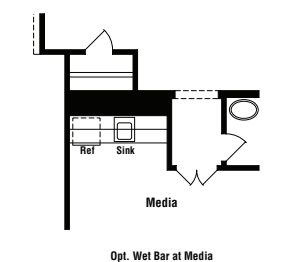

*Blanco - B60A*

© 2018 Kipp Flores Architects

Opt. Bonus Room w/ Media and Powder

Opt. Bonus Room w/ Bath 4 and Bedroom 5

Opt. Bonus Room w/ Powder

Opt. Wet Bar at Media

Opt. Formal Dining ILO Study

Opt. Stairs w/ Bonus Room

Game Room ILO Bedroom and Bath 3 Opt.

Media ILO Bedroom 4 and Bath 3 Opt.

Opt. Luxury Master Bath

Opt. Outdoor Living