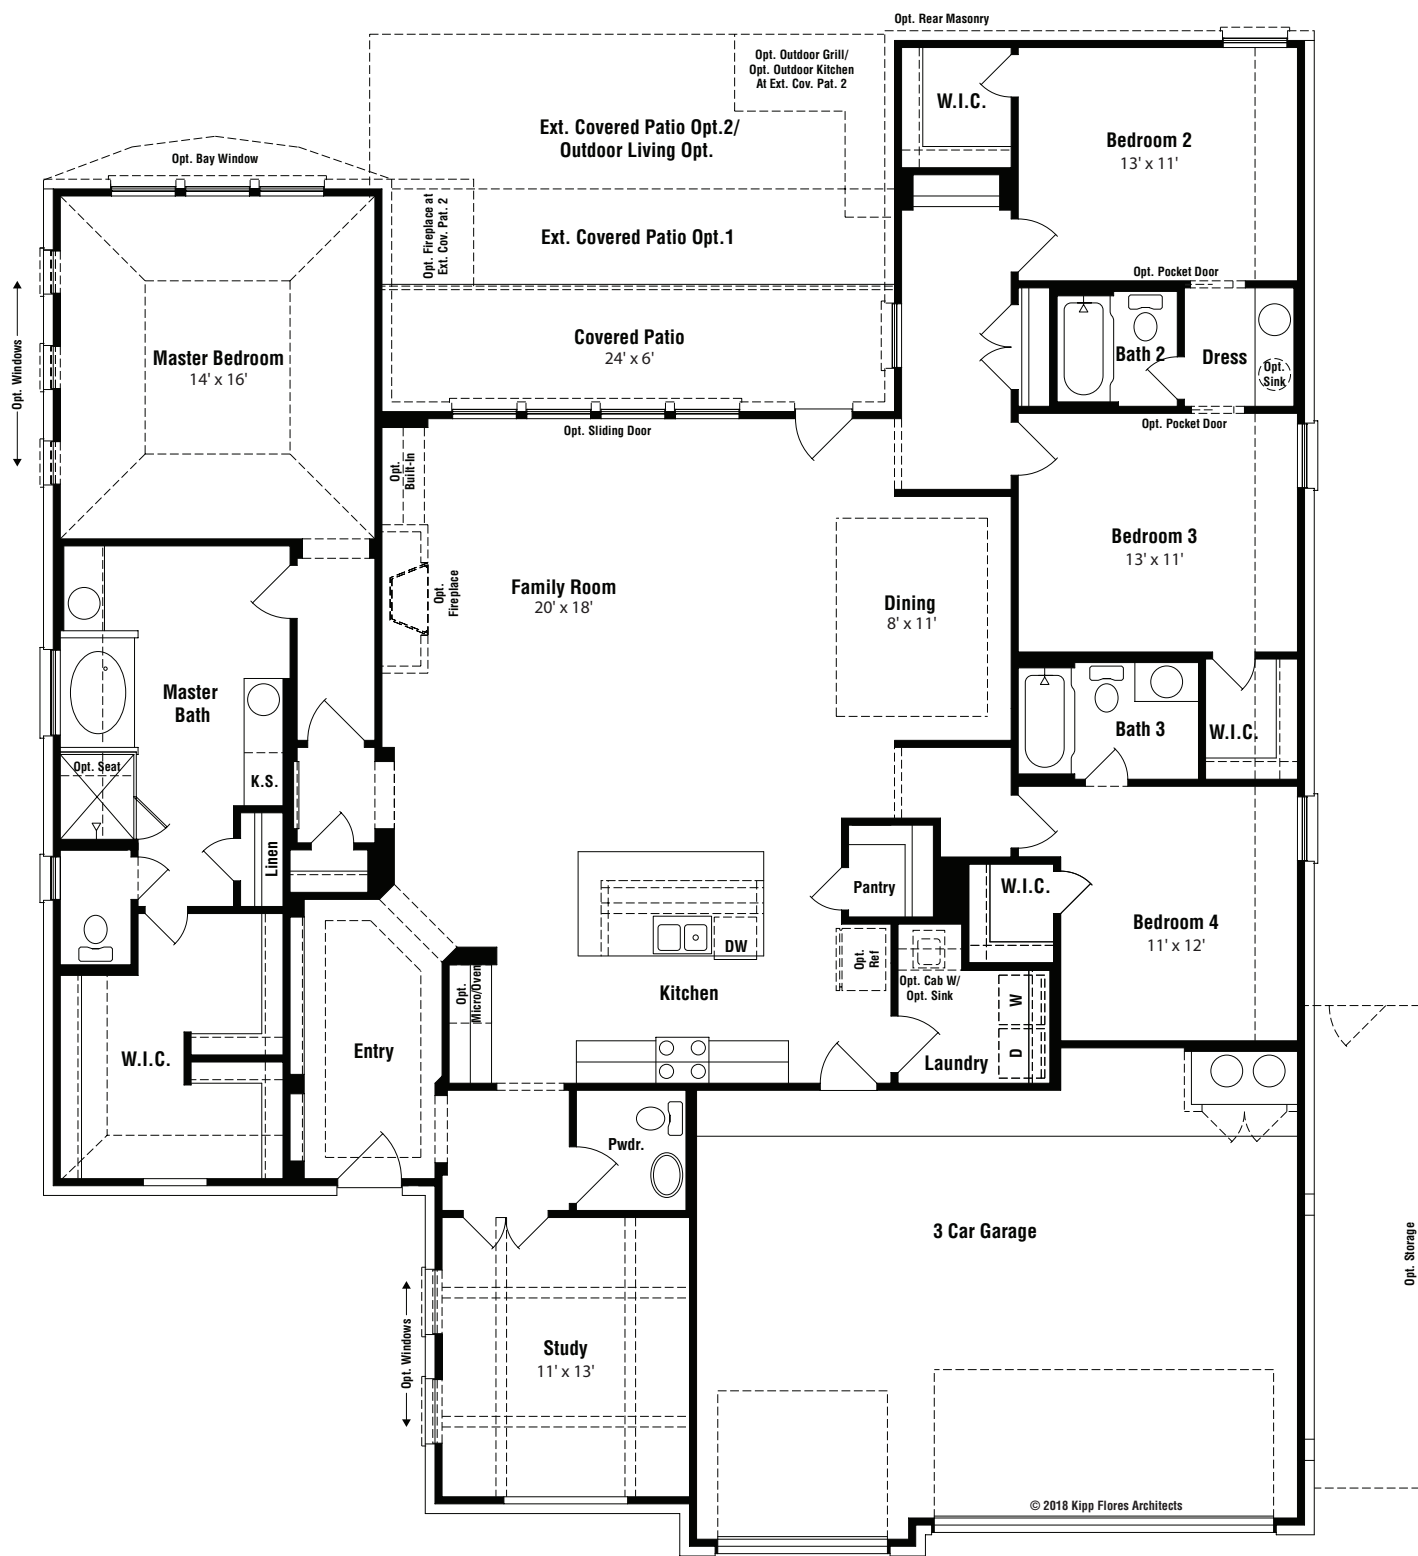

*Blanco - B60A*

© 2018 Kipp Flores Architects

Opt. Bonus Room w/ Media and Powder

Opt. Bonus Room w/ Bath 4 and Bedroom 5

Opt. Bonus Room w/ Powder

Opt. Wet Bar at Media

Opt. Formal Dining ILO Study

Opt. Stairs w/ Bonus Room

Game Room ILO Bedroom and Bath 3 Opt.

Media ILO Bedroom 4 and Bath 3 Opt.

Opt. Luxury Master Bath

Opt. Outdoor Living