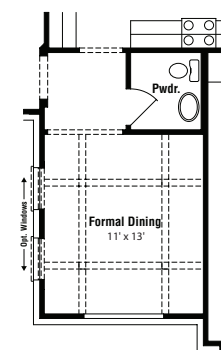

*Blanco - B60A*

© 2018 Kipp Flores Architects

Opt. Bonus Room w/ Media and Powder

Opt. Bonus Room w/ Bath 4 and Bedroom 5

Opt. Bonus Room w/ Powder

Opt. Wet Bar at Media

Opt. Formal Dining ILO Study

Opt. Stairs w/ Bonus Room

Game Room ILO Bedroom and Bath 3 Opt.

Media ILO Bedroom 4 and Bath 3 Opt.

Opt. Luxury Master Bath

Opt. Outdoor Living