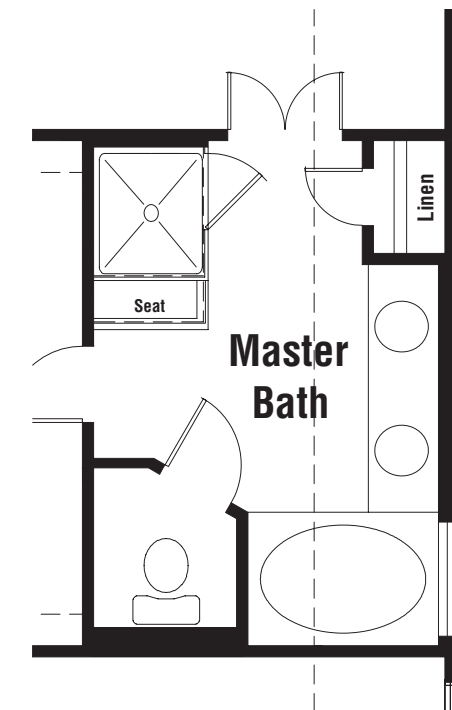

Cameron - C45A | Crossvine

3A

4A

BA

FIRST FLOOR

Opt. Shower & Tub Combo at Master Bath

OPTIONS