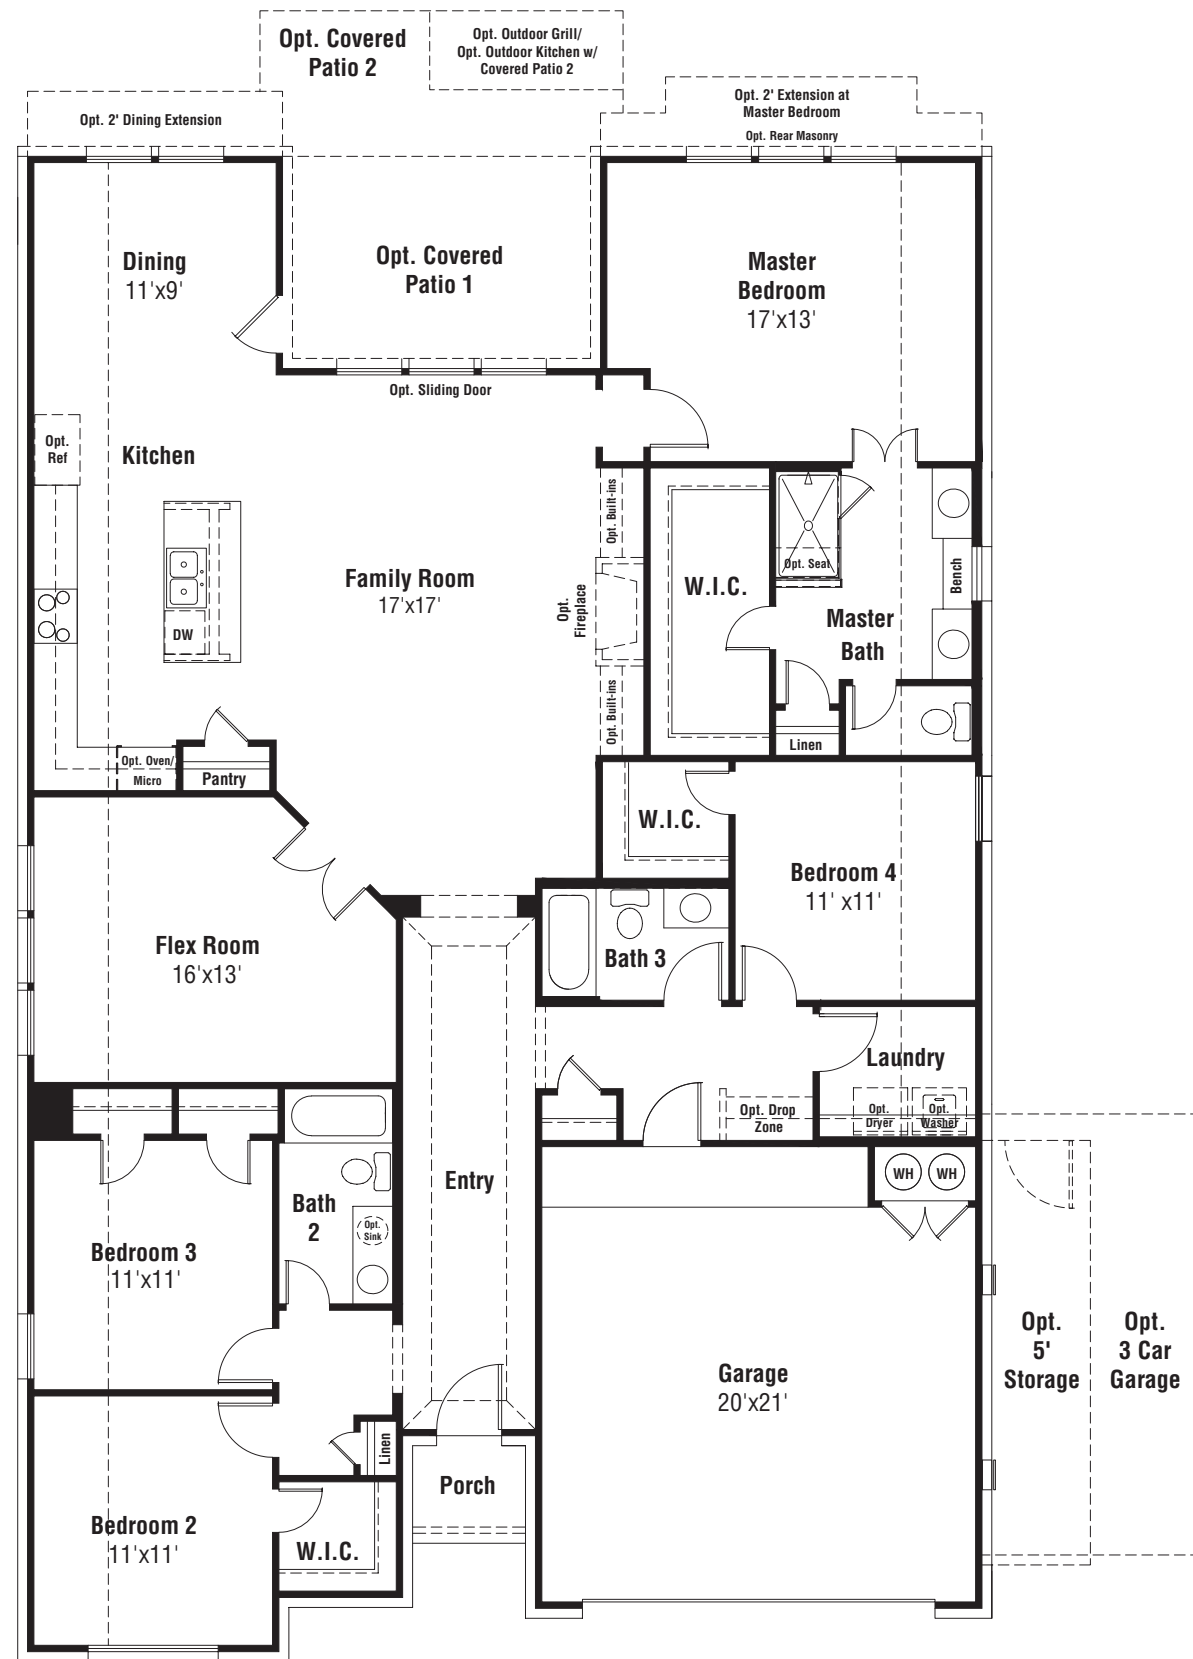

Cameron  C45A

FIRST FLOOR

Opt. Shower & Tub Combo at Master Bath

OPTIONS