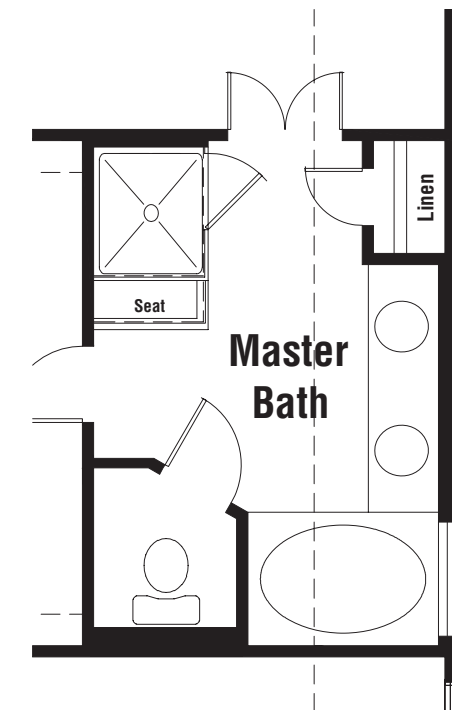

Cameron  C45A

FIRST FLOOR

Opt. Shower & Tub Combo at Master Bath

OPTIONS