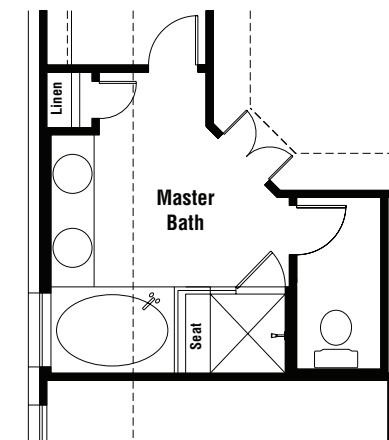

Georgetown - *G40A* | Crossvine

BA

CA

FIRST FLOOR

Opt. Powder

Opt. Master Tub/Shower Combo

OPTIONS