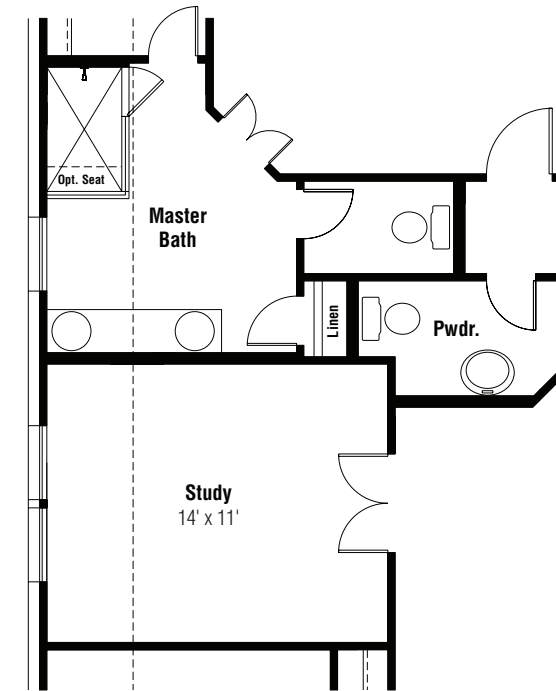

Georgetown - *G40A* | Crossvine

BA

CA

FIRST FLOOR

Opt. Powder

Opt. Master Tub/Shower Combo

OPTIONS