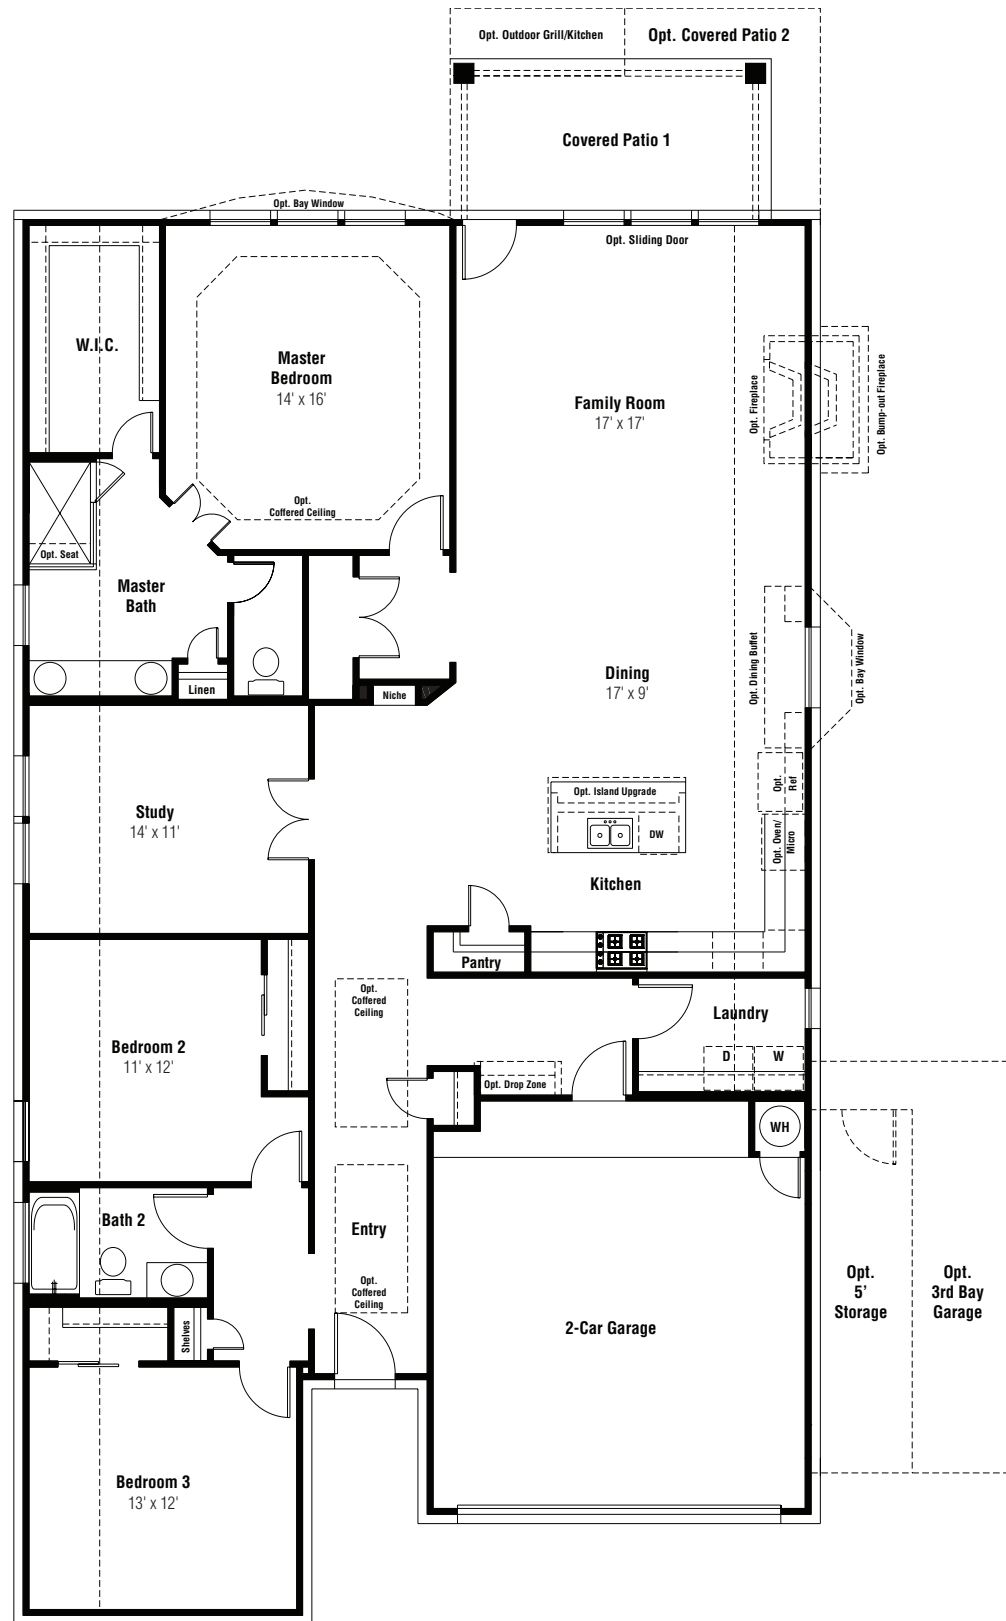

Georgetown - *G40A* | Crossvine

BA

CA

FIRST FLOOR

Opt. Powder

Opt. Master Tub/Shower Combo

OPTIONS