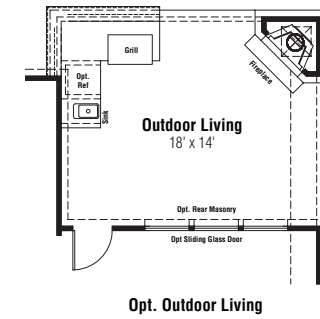

Rockwood - M40D

A

B

C

D

 SCOTT FELDER
HOMES

Rockwood - M40D

1

2

3

4

FIRST FLOOR

Opt. Outdoor Living

Opt. Tub & Shower Combo at Master Bath

Opt. Walk-In Shower at Master Bath

Opt. Deluxe Master Bath

Opt. Retreat ilo Formal Dining

Opt. Powder Bath

Opt. Bedroom 4 w/Bath 3 ilo Study

Opt. Study 2 ilo Formal Dining

OPTIONS