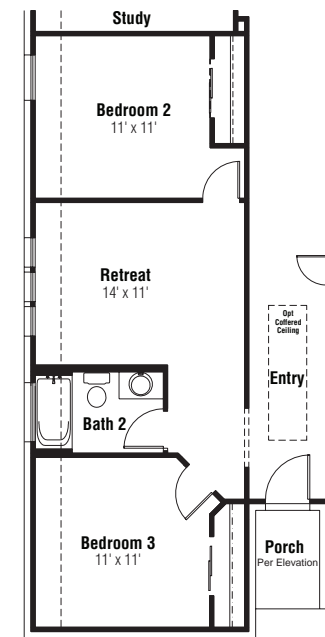

Rockwood - M40D

A

B

C

D

 SCOTT FELDER
HOMES

Rockwood - M40D

1

2

3

4

FIRST FLOOR

Opt. Outdoor Living

Opt. Tub & Shower Combo at Master Bath

Opt. Walk-In Shower at Master Bath

Opt. Deluxe Master Bath

Opt. Retreat ilo Formal Dining

Opt. Powder Bath

Opt. Bedroom 4 w/Bath 3 ilo Study

Opt. Study 2 ilo Formal Dining

OPTIONS