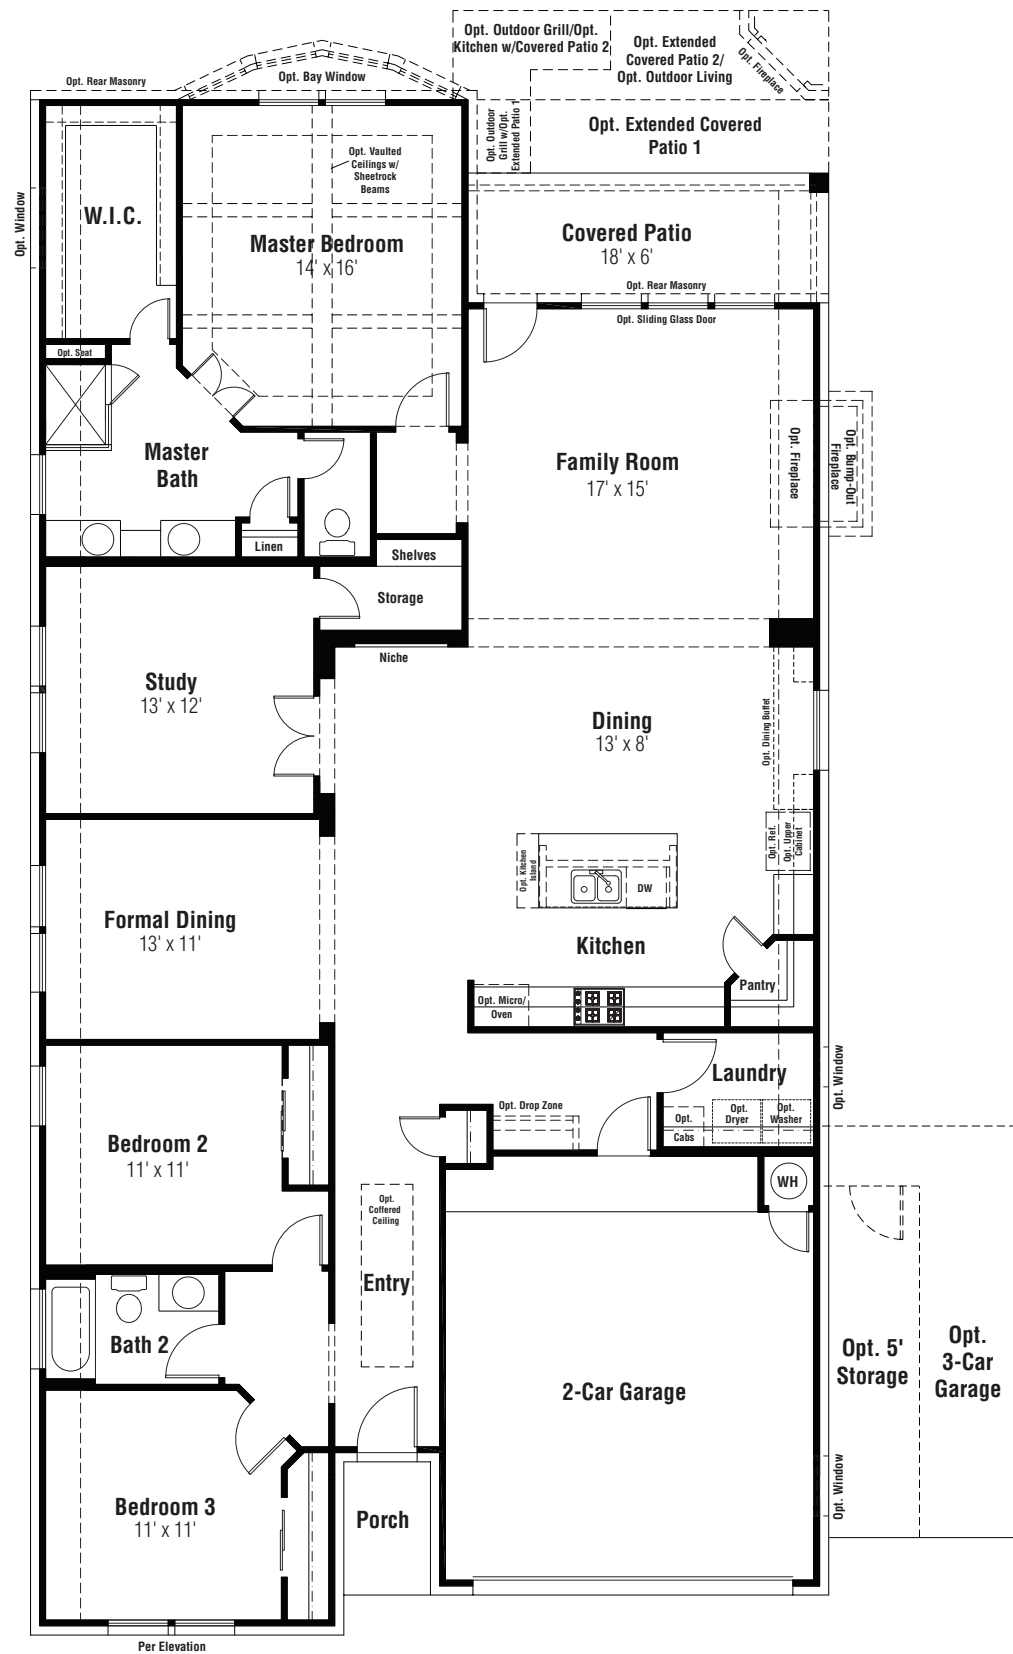

Rockwood - M40D

A

B

C

D

 SCOTT FELDER
HOMES

Rockwood - M40D

1

2

3

4

FIRST FLOOR

Opt. Outdoor Living

Opt. Tub & Shower Combo at Master Bath

Opt. Walk-In Shower at Master Bath

Opt. Deluxe Master Bath

Opt. Retreat ilo Formal Dining

Opt. Powder Bath

Opt. Bedroom 4 w/Bath 3 ilo Study

Opt. Study 2 ilo Formal Dining

OPTIONS